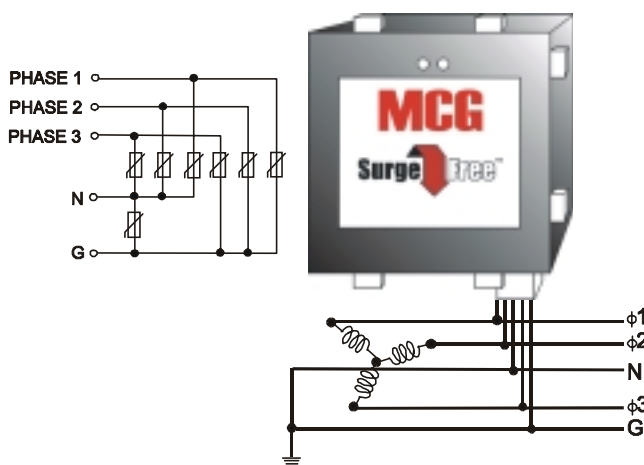

System Protection Schematics

WIRING DIAGRAMS - PHASE CONNECTIONS

Single Phase, 2W+GND

Single Phase, 3W+GND

3 Phase, 4W+GND

3 Phase, 3W+GND

High Leg Delta, 4W+GND

1-800-851-1508

<http://www.mcgsurge.com>

MCG Surge Protection

12 Burt Drive, Deer Park, N.Y. 11729, U.S.A. ** Phone (516) 586-5125 ** Fax (516) 586-5120 ** Note: New (631) Area Code begins 11/1/99 ** E-Mail: mcginfo@mcgsurge.com