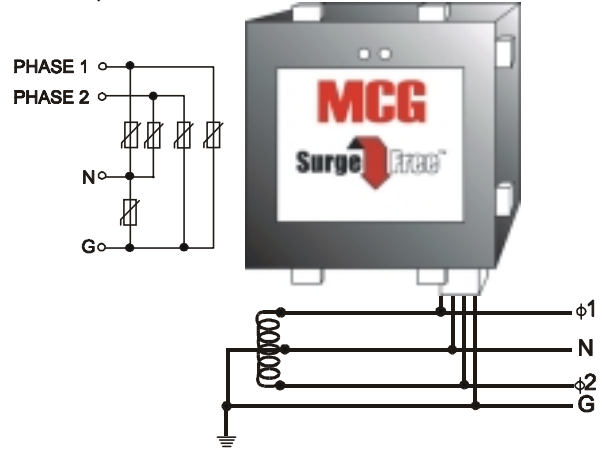

System Protection Schematics

WIRING DIAGRAMS - PHASE CONNECTIONS

Single Phase, 2W+GND

Single Phase, 3W+GND

3 Phase, 4W+GND

3 Phase, 3W+GND

High Leg Delta, 4W+GND

1-800-851-1508

<http://www.mcgsurge.com>

MCG Surge Protection

12 Burt Drive, Deer Park, N.Y. 11729, U.S.A. ** Phone (516) 586-5125 ** Fax (516) 586-5120 ** Note: New (631) Area Code begins 11/1/99 ** E-Mail: mcginfo@mcgsurge.com