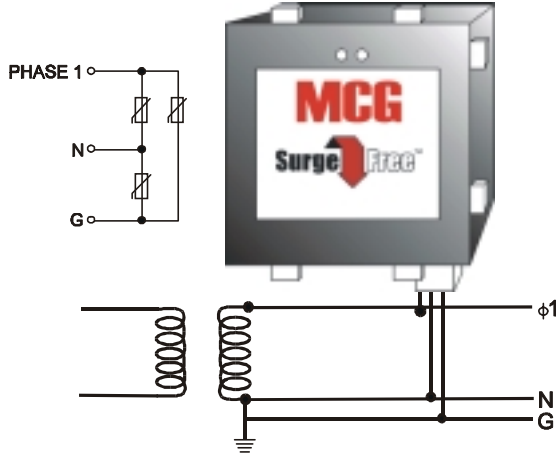

System Protection Schematics

WIRING DIAGRAMS - PHASE CONNECTIONS

Single Phase, 2W+GND

Single Phase, 3W+GND

3 Phase, 4W+GND

3 Phase, 3W+GND

High Leg Delta, 4W+GND

1-800-851-1508

<http://www.mcgsurge.com>

MCG Surge Protection

12 Burt Drive, Deer Park, N.Y. 11729, U.S.A. ** Phone (516) 586-5125 ** Fax (516) 586-5120 ** Note: New (631) Area Code begins 11/1/99 ** E-Mail: mcginfo@mcgsurge.com