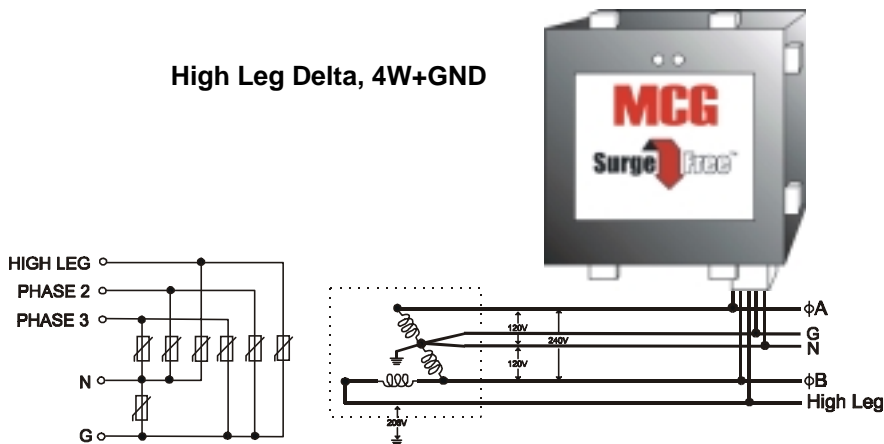

System Protection Schematics

WIRING DIAGRAMS - PHASE CONNECTIONS

Single Phase, 2W+GND

Single Phase, 3W+GND

3 Phase, 4W+GND

3 Phase, 3W+GND

High Leg Delta, 4W+GND

1-800-851-1508

<http://www.mcgsurge.com>

MCG Surge Protection

12 Burt Drive, Deer Park, N.Y. 11729, U.S.A. ** Phone (516) 586-5125 ** Fax (516) 586-5120 ** Note: New (631) Area Code begins 11/1/99 ** E-Mail: mcginfo@mcgsurge.com